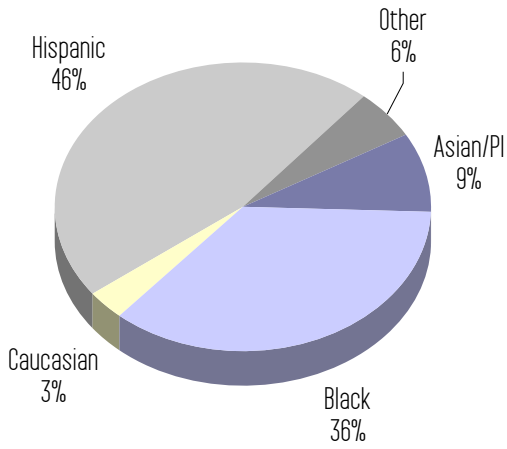

Los Angeles Trade-Technical College Title V Student Demographics

Fall 2002 - 181 Student Headcount

Ethnicity

Native Language

Age Groupings

Gender

GPA

Unit Load