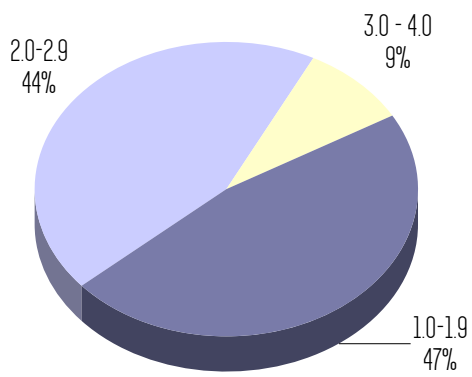

Los Angeles Trade-Technical College Title V Student Demographics

Fall 2002 - 181 Student Headcount

Ethnicity

Native Language

Age Groupings

Gender

GPA

Unit Load

Los Angeles Trade-Technical College Title V Student Demographics

Fall 2002 - 181 Student Headcount

Title V Learning Community Student Educational Goals - Fall 2002

LATTC Student Educational Goals - Fall 2002