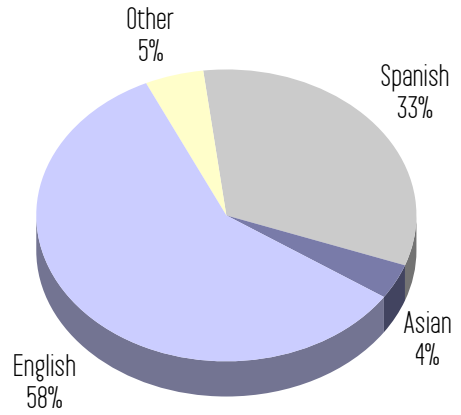

Los Angeles Trade-Technical College Title V Student Demographics

Fall 2002 - 181 Student Headcount

Ethnicity

Native Language

Age Groupings

Gender

GPA

Unit Load