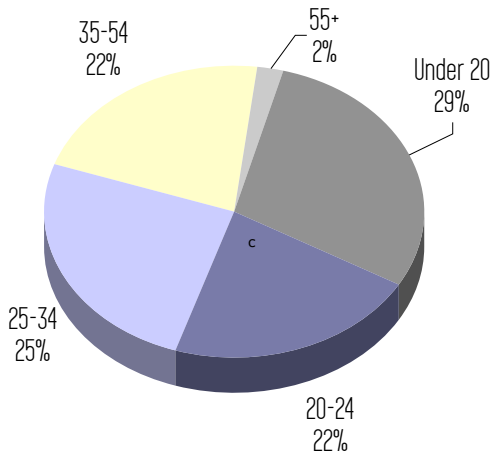

Los Angeles Trade-Technical College Title V Student Demographics

Fall 2002 - 181 Student Headcount

Ethnicity

Native Language

Age Groupings

Gender

GPA

Unit Load

Los Angeles Trade-Technical College Title V Student Demographics

Fall 2002 - 181 Student Headcount

Title V Learning Community Student Educational Goals - Fall 2002

LATTC Student Educational Goals - Fall 2002