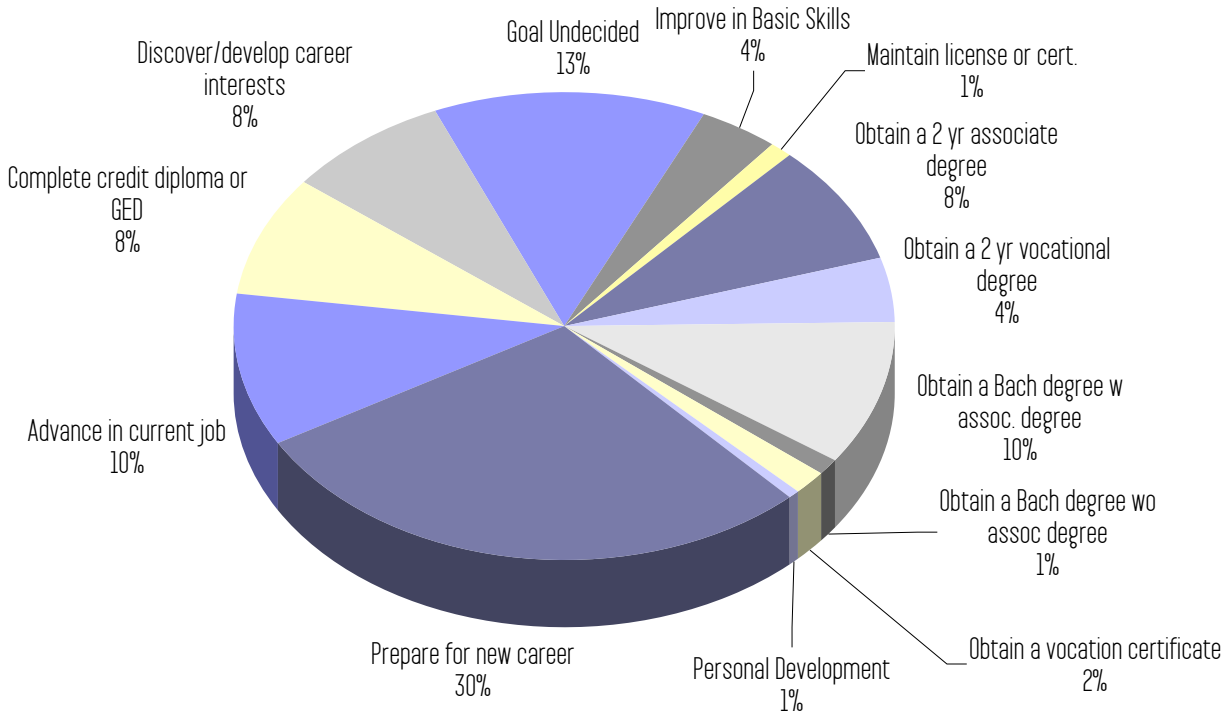

Los Angeles Trade-Technical College Title V Student Demographics

Fall 2002 - 181 Student Headcount

Ethnicity

Native Language

Age Groupings

Gender

GPA

Unit Load

Los Angeles Trade-Technical College Title V Student Demographics

Fall 2002 - 181 Student Headcount

Title V Learning Community Student Educational Goals - Fall 2002

LATTC Student Educational Goals - Fall 2002