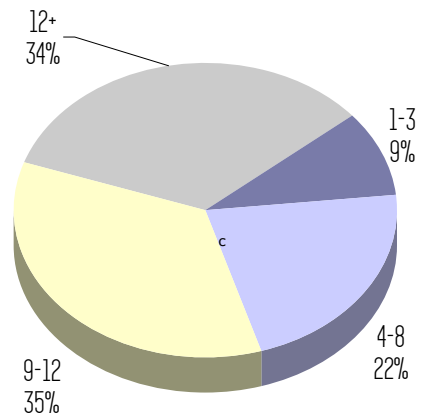

Los Angeles Trade-Technical College Title V Student Demographics

Fall 2002 - 181 Student Headcount

Ethnicity

Native Language

Age Groupings

Gender

GPA

Unit Load

Los Angeles Trade-Technical College Title V Student Demographics

Fall 2002 - 181 Student Headcount

Title V Learning Community Student Educational Goals - Fall 2002

LATTC Student Educational Goals - Fall 2002