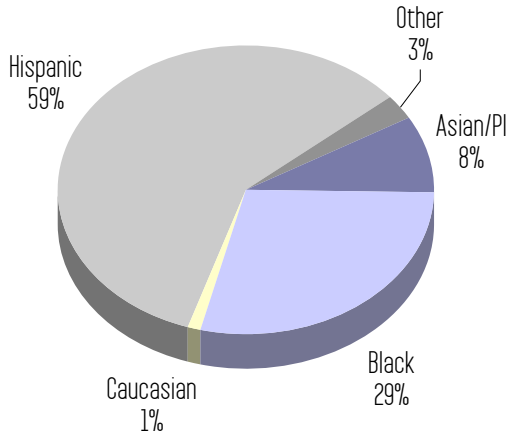

# Los Angeles Trade-Technical College Title V Student Demographics

## Spring 2003 - 168 Student Headcount

**Ethnicity**

**Native Language**

**Age Groupings**

**Gender**

**GPA**

**Unit Load**