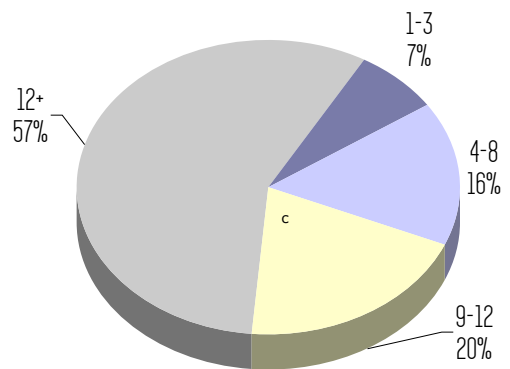

# Los Angeles Trade-Technical College Title V Student Demographics

## Spring 2003 - 168 Student Headcount

**Ethnicity**

**Native Language**

**Age Groupings**

**Gender**

**GPA**

**Unit Load**