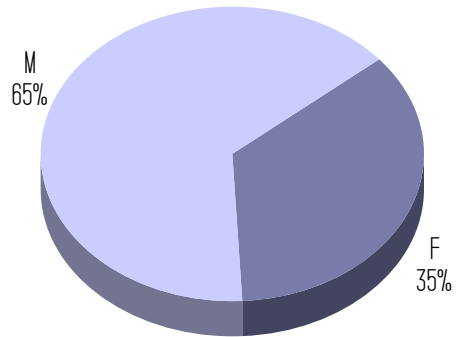

## Spring 2003 - 168 Student Headcount

**Ethnicity**

**Native Language**

**Age Groupings**

**Gender**

**GPA**

**Unit Load**

# Los Angeles Trade-Technical College Title V Student Demographics