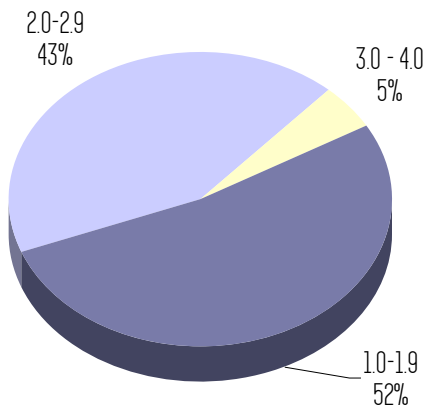

# Los Angeles Trade-Technical College Title V Student Demographics

## Spring 2003 - 168 Student Headcount

**Ethnicity**

**Native Language**

**Age Groupings**

**Gender**

**GPA**

**Unit Load**