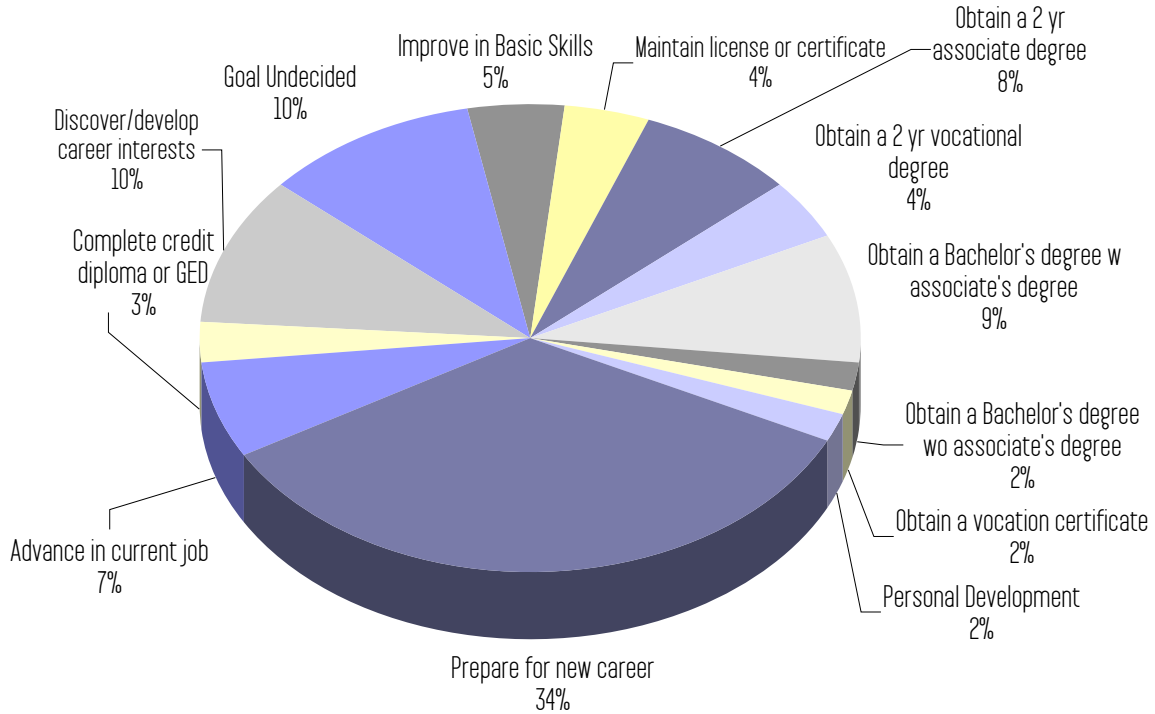

Los Angeles Trade-Technical College Title V Student Demographics

Spring 2003 - 168 Student Headcount

Title V Learning Community Student Educational Goals - Spring 2003