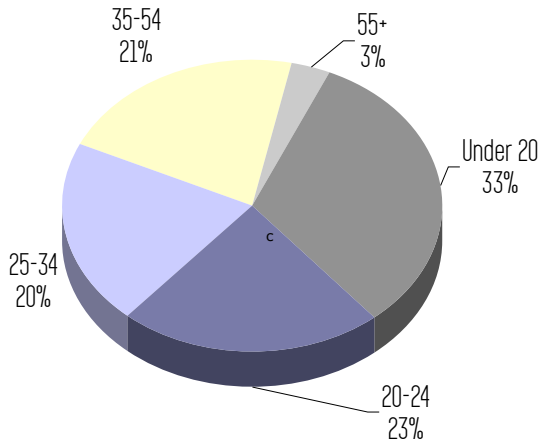

# Los Angeles Trade-Technical College Title V Student Demographics

## Spring 2003 - 168 Student Headcount

**Ethnicity**

**Native Language**

**Age Groupings**

**Gender**

**GPA**

**Unit Load**