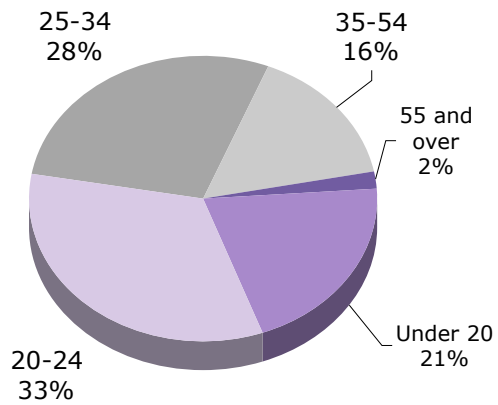

LA Trade-Technical College Visual Comm Student Demographics

Fall 2003 - 102 Department Student Headcount

Gender

Ethnicity

Language

Age

Unit Load