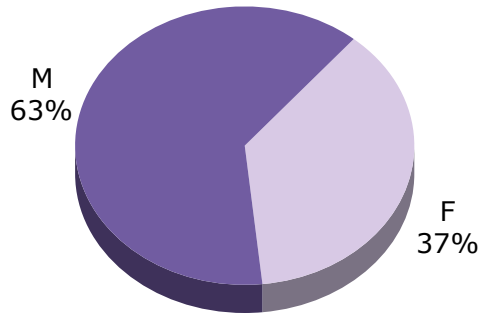

LA Trade-Technical College Visual Comm Student Demographics

Fall 2003 - 102 Department Student Headcount

Gender

Ethnicity

Language

Age

Unit Load