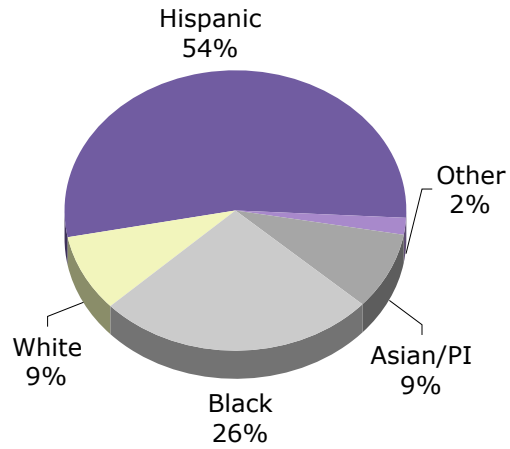

LA Trade-Technical College Visual Comm Student Demographics

Fall 2003 - 102 Department Student Headcount

Gender

Ethnicity

Language

Age

Unit Load