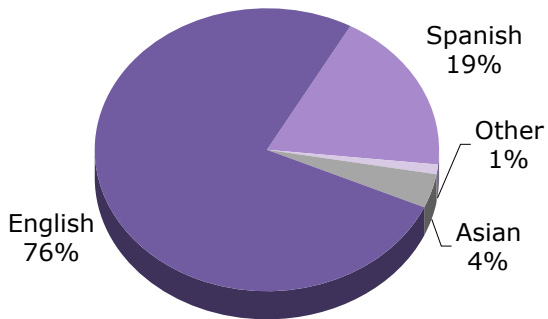

LA Trade-Technical College Visual Comm Student Demographics

Fall 2003 - 102 Department Student Headcount

Gender

Ethnicity

Language

Age

Unit Load