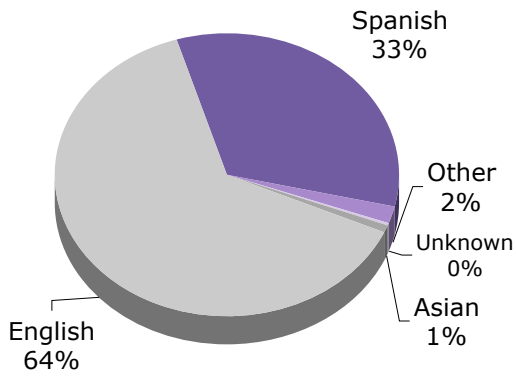

Los Angeles Trade-Technical College Spanish Student Demographics

Fall 2003 - 333 Department Student Headcount

Gender

Ethnicity

Language

Age

Unit Load