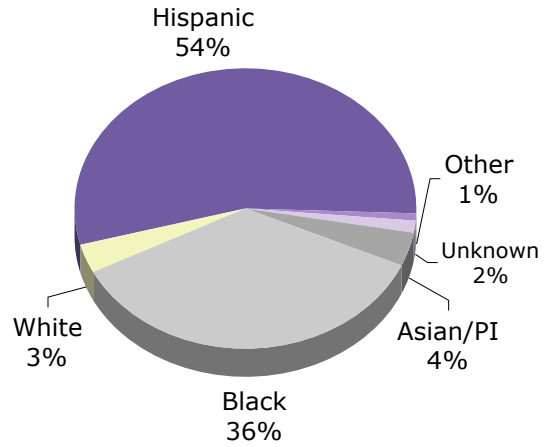

Los Angeles Trade-Technical College Spanish Student Demographics

Fall 2003 - 333 Department Student Headcount

Gender

Ethnicity

Language

Age

Unit Load