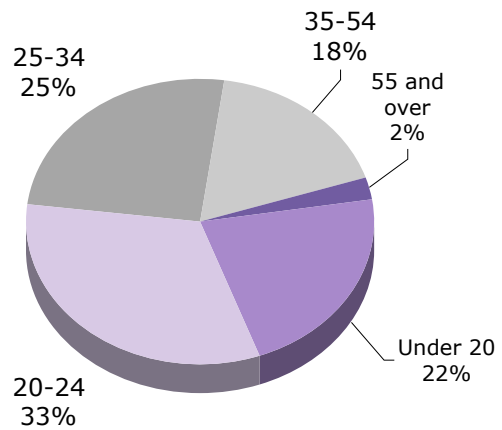

Los Angeles Trade-Technical College Spanish Student Demographics

Fall 2003 - 333 Department Student Headcount

Gender

Ethnicity

Language

Age

Unit Load