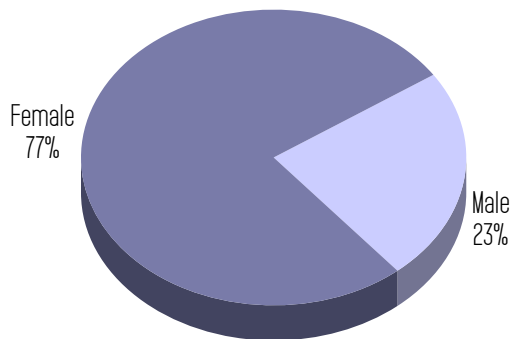

Los Angeles Trade-Technical College Microbiology Student Demographics

Fall 2002 - 99 Department Student Headcount

Ethnicity

Age Groupings

Gender

Native Language