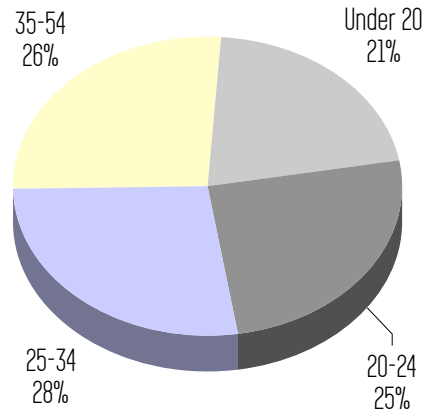

Los Angeles Trade-Technical College Microbiology Student Demographics

Fall 2002 - 99 Department Student Headcount

Ethnicity

Age Groupings

Gender

Native Language