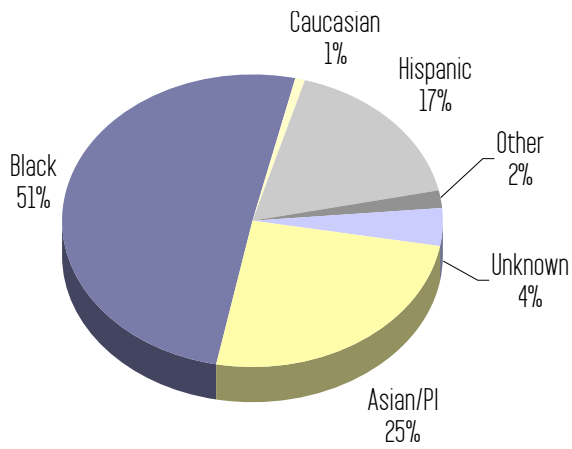

Los Angeles Trade-Technical College Microbiology Student Demographics

Fall 2002 - 99 Department Student Headcount

Ethnicity

Age Groupings

Gender

Native Language