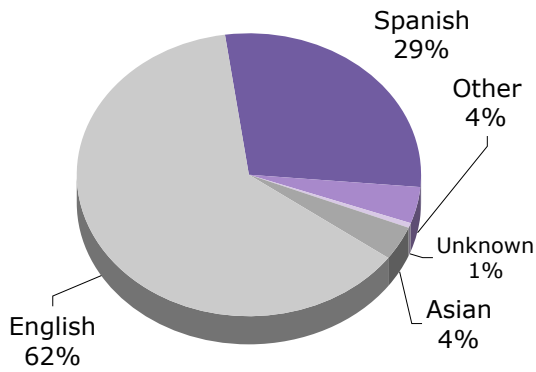

LA Trade-Technical College Learning Skills Student Demographics

Fall 2003 - 729 Department Student Headcount

Gender

Ethnicity

Language

Age

Unit Load