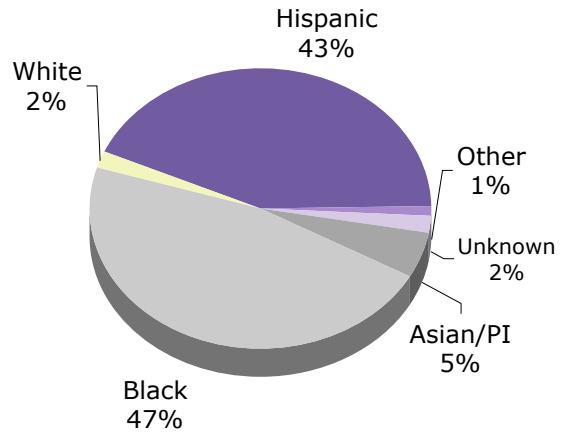

LA Trade-Technical College Learning Skills Student Demographics

Fall 2003 - 729 Department Student Headcount

Gender

Ethnicity

Language

Age

Unit Load