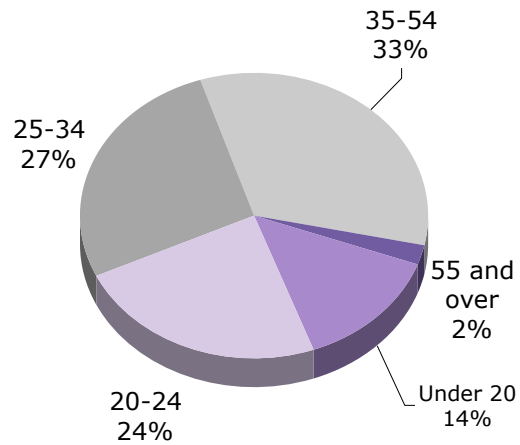

LA Trade-Technical College Learning Skills Student Demographics

Fall 2003 - 729 Department Student Headcount

Gender

Ethnicity

Language

Age

Unit Load