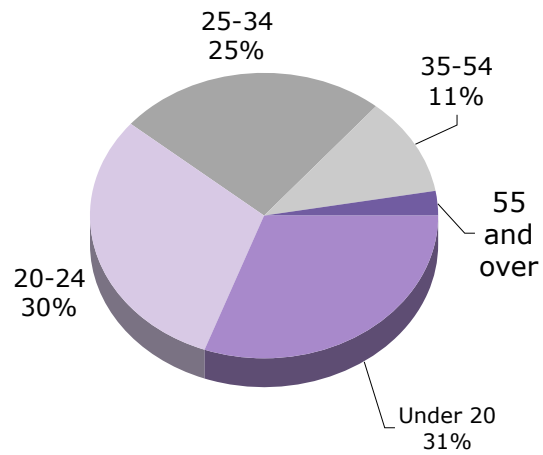

Los Angeles Trade-Technical College French Student Demographics

Fall 2003 - 36 Department Student Headcount

Gender

Ethnicity

Language

Age

Unit Load