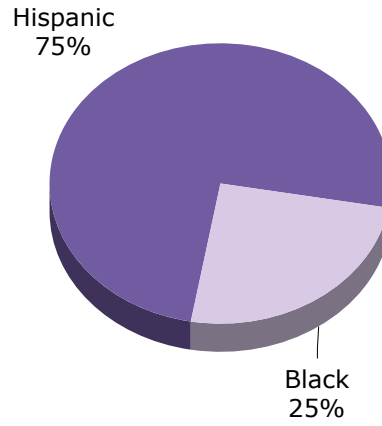

Los Angeles Trade-Technical College French Student Demographics

Fall 2003 - 36 Department Student Headcount

Gender

Ethnicity

Language

Age

Unit Load