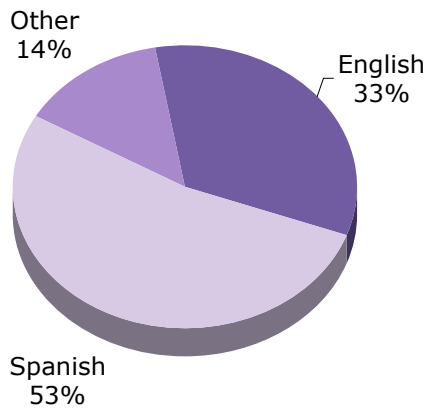

Los Angeles Trade-Technical College French Student Demographics

Fall 2003 - 36 Department Student Headcount

Gender

Ethnicity

Language

Age

Unit Load