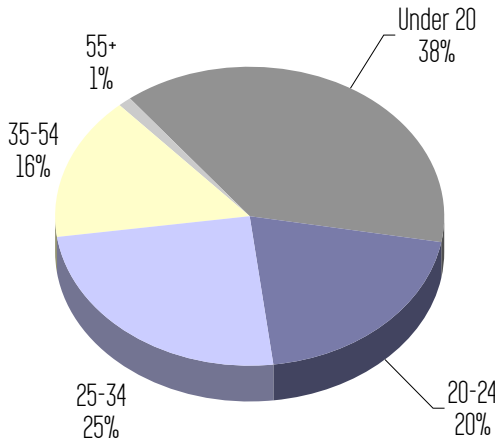

Los Angeles Trade-Technical College English Student Demographics

Fall 2002 - 2,606 Department Student Headcount

Ethnicity

Age Groupings

Gender

Native Language