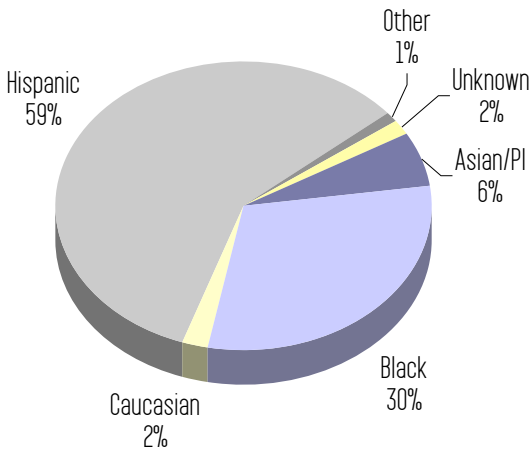

Los Angeles Trade-Technical College English Student Demographics

Fall 2002 - 2,606 Department Student Headcount

Ethnicity

Age Groupings

Gender

Native Language