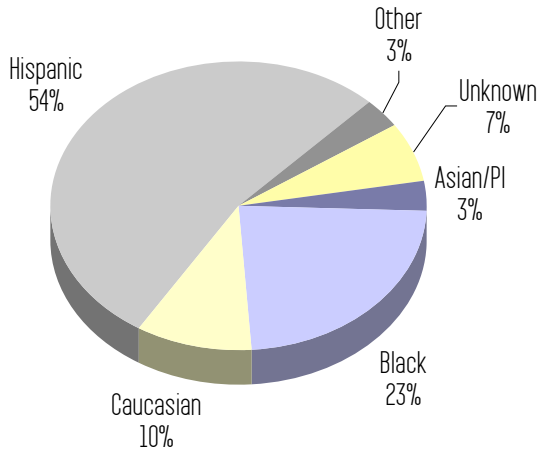

# Los Angeles Trade-Technical College Diesel Technology Student Demographics

### Ethnicity