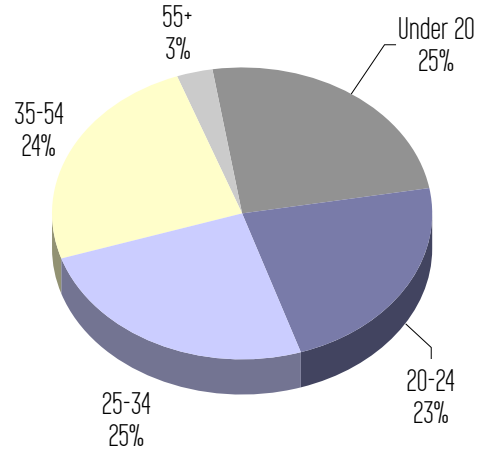

Los Angeles Trade-Technical College Child Development Student Demographics

Fall 2002 - 817 Department Student Headcount

Ethnicity

Age Groupings

Gender

Native Language