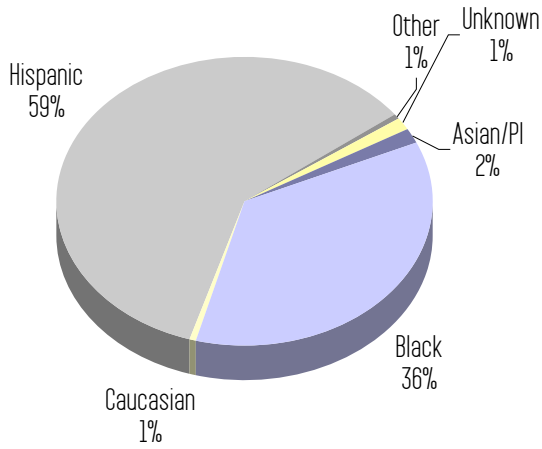

Los Angeles Trade-Technical College Child Development Student Demographics

Fall 2002 - 817 Department Student Headcount

Ethnicity

Age Groupings

Gender

Native Language