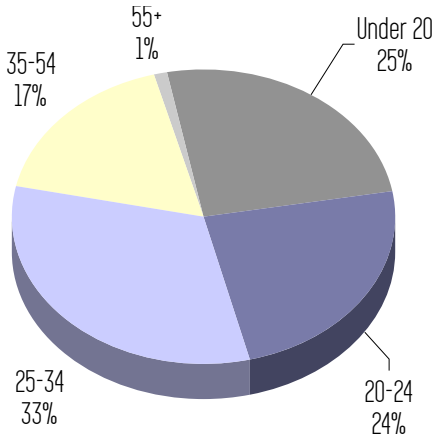

Los Angeles Trade-Technical College Biology Student Demographics

Fall 2002 - 372 Department Student Headcount

Ethnicity

Age Groupings

Gender

Native Language