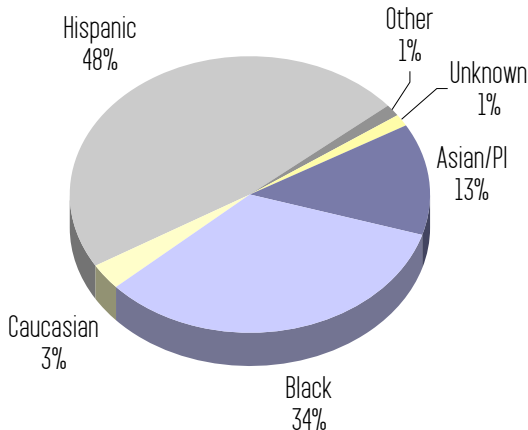

Los Angeles Trade-Technical College Biology Student Demographics

Fall 2002 - 372 Department Student Headcount

Ethnicity

Age Groupings

Gender

Native Language