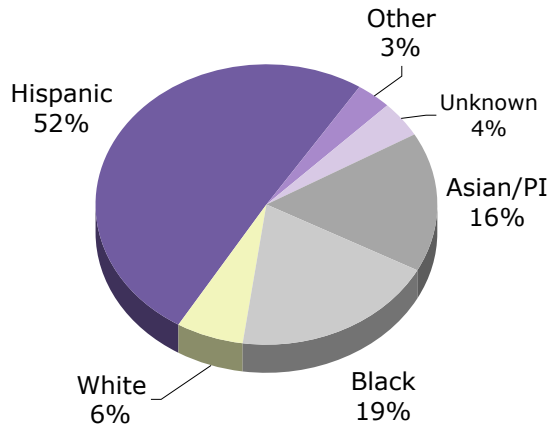

LA Trade-Technical College Auto Collision Student Demographics

Fall 2003 - 93 Department Student Headcount

Gender

Ethnicity

Language

Age

Unit Load