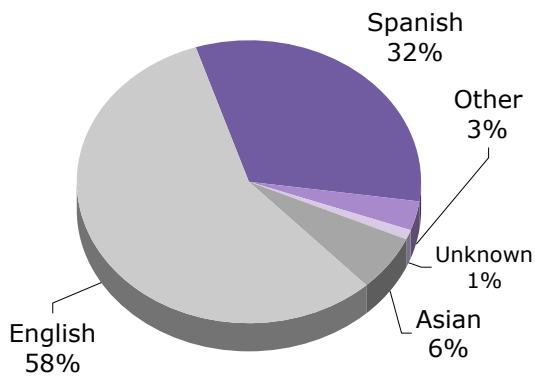

LA Trade-Technical College Auto Collision Student Demographics

Fall 2003 - 93 Department Student Headcount

Gender

Ethnicity

Language

Age

Unit Load