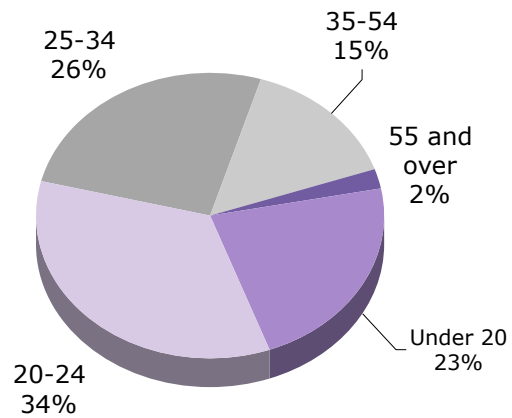

LA Trade-Technical College Auto Collision Student Demographics

Fall 2003 - 93 Department Student Headcount

Gender

Ethnicity

Language

Age

Unit Load