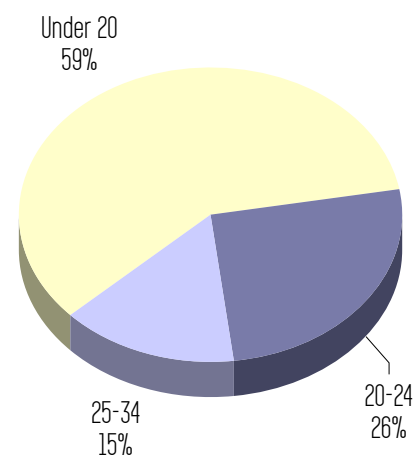

Los Angeles Trade-Technical College Athletics Student Demographics

Fall 2002 - 82 Department Student Headcount

Ethnicity

Age Groupings

Gender

Native Language