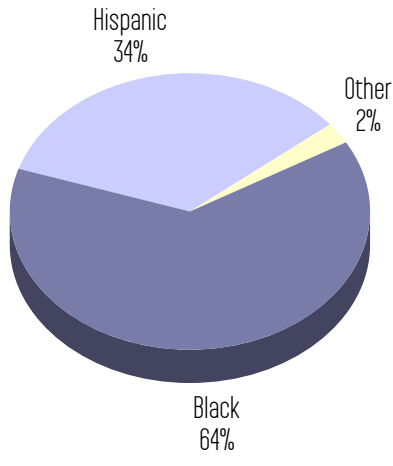

Los Angeles Trade-Technical College Athletics Student Demographics

Fall 2002 - 82 Department Student Headcount

Ethnicity

Age Groupings

Gender

Native Language