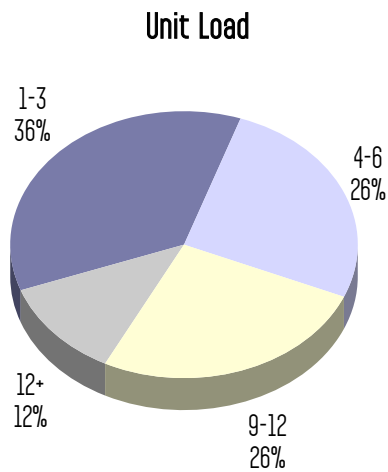

Los Angeles Trade-Technical College Student Demographics

Fall 2003 - 12,935 Student Headcount

Attendance - Day vs. Evening

Native Language