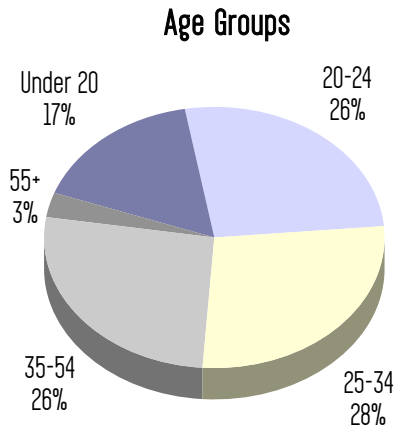

Los Angeles Trade-Technical College Student Demographics

Fall 2003 - 12,935 Student Headcount

Attendance - Day vs. Evening

Native Language