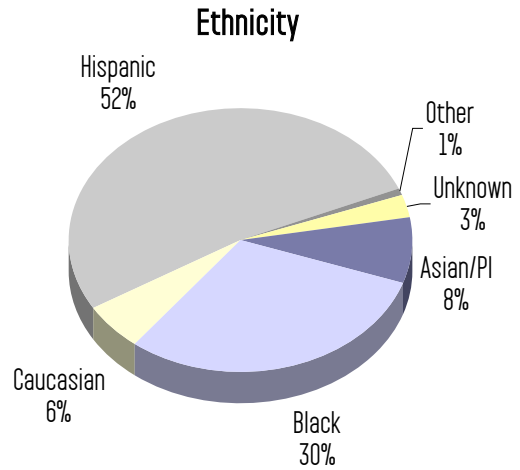

Los Angeles Trade-Technical College Student Demographics

Fall 2003 - 12,935 Student Headcount

Attendance - Day vs. Evening

Native Language