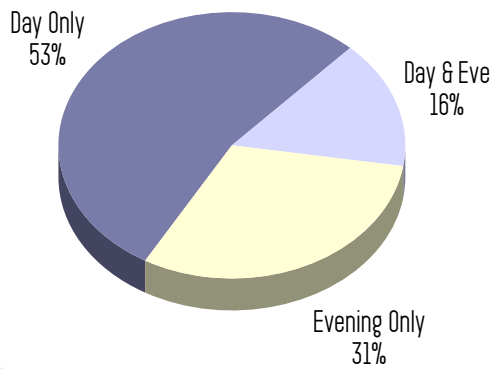

Los Angeles Trade-Technical College Student Demographics

Fall 2003 - 12,935 Student Headcount

Attendance - Day vs. Evening

Native Language