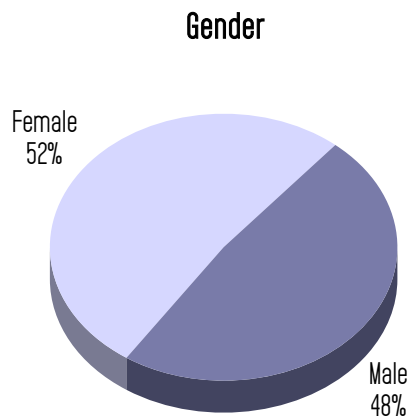

Los Angeles Trade-Technical College Student Demographics

Fall 2003 - 12,935 Student Headcount

Attendance - Day vs. Evening

Native Language