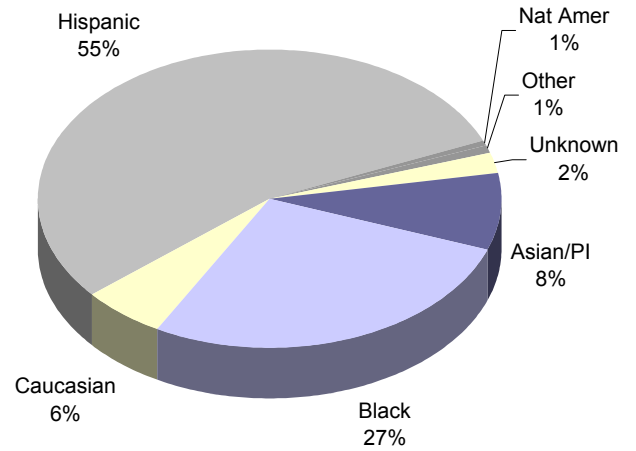

Los Angeles Trade Technical Student Demographics

Fall 2001 - 13,250 Headcount

Age Groups

Ethnicity

Gender

Attendance - Day vs. Evening

Full-time vs. Part-time

Unit Load