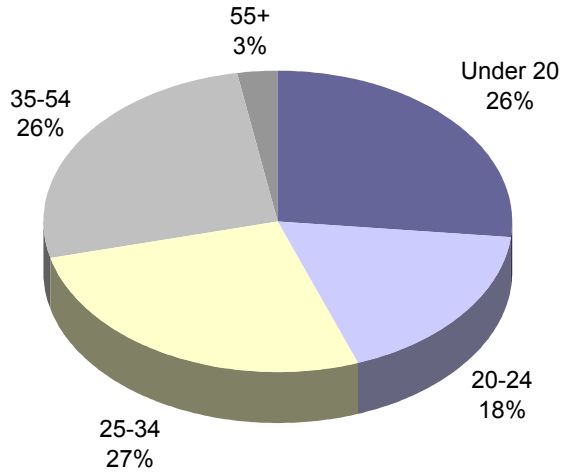

Los Angeles Trade Technical Student Demographics

Fall 2001 - 13,250 Headcount

Age Groups

Ethnicity

Gender

Attendance - Day vs. Evening

Full-time vs. Part-time

Unit Load